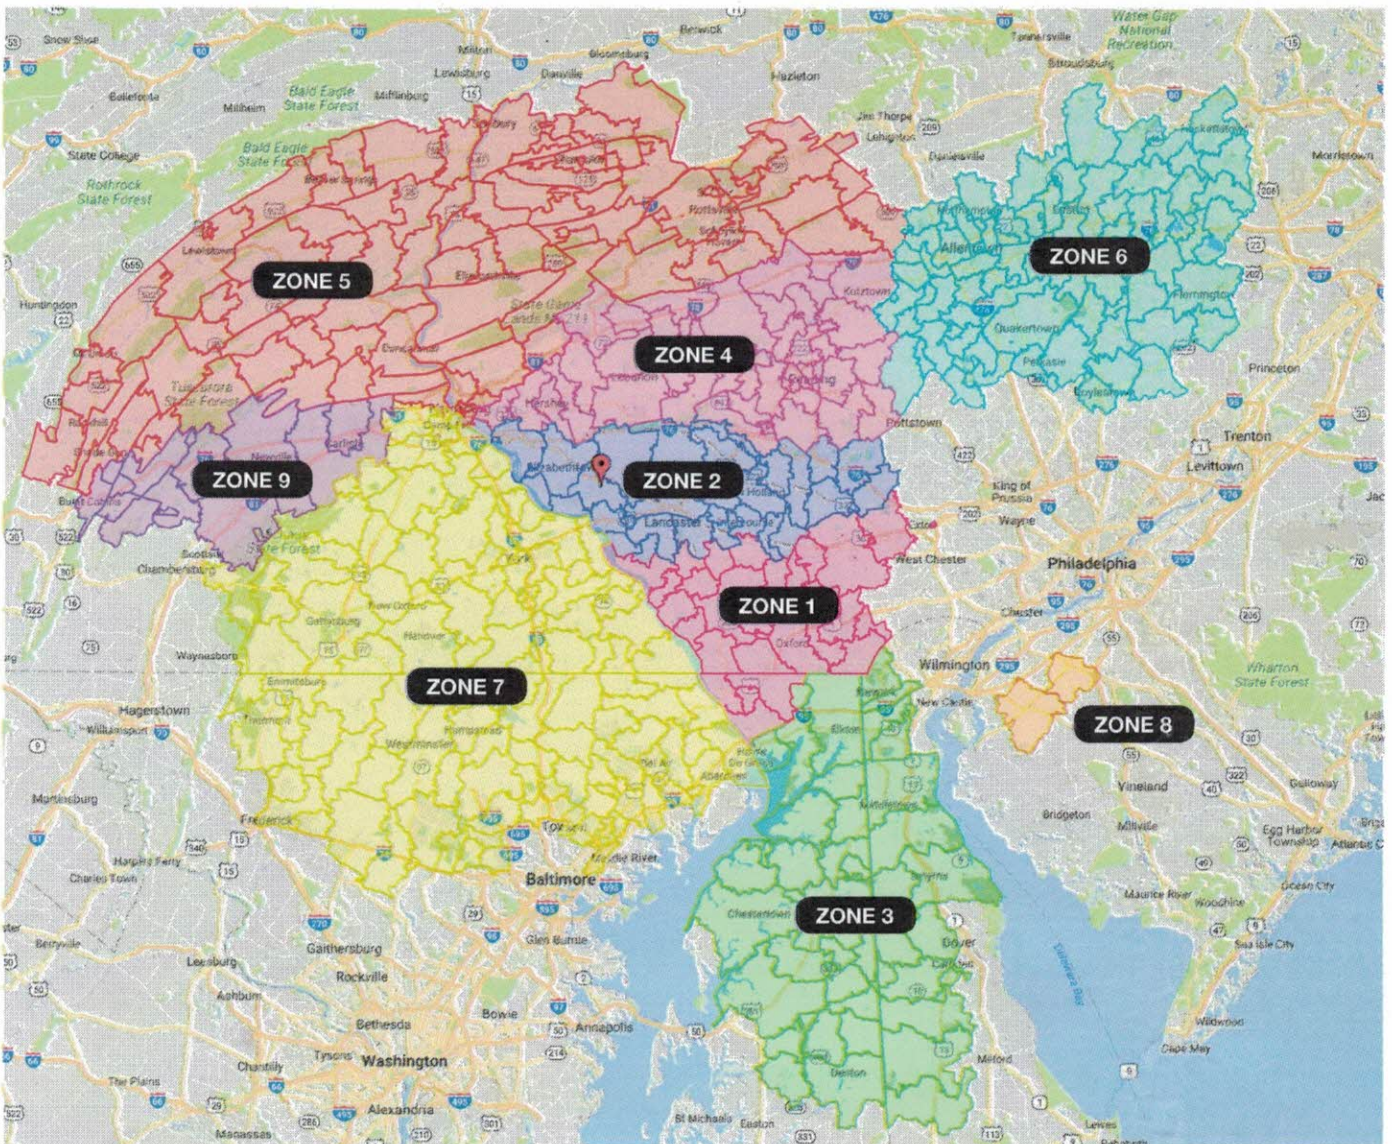

# Mid-Atlantic Bagged Feed Delivery (Mount Joy)

Orders must be placed directly with Key State by 12:00 pm the day before your feed needs to be delivered.

Call: 717-492-1988  
or 814-327-4296