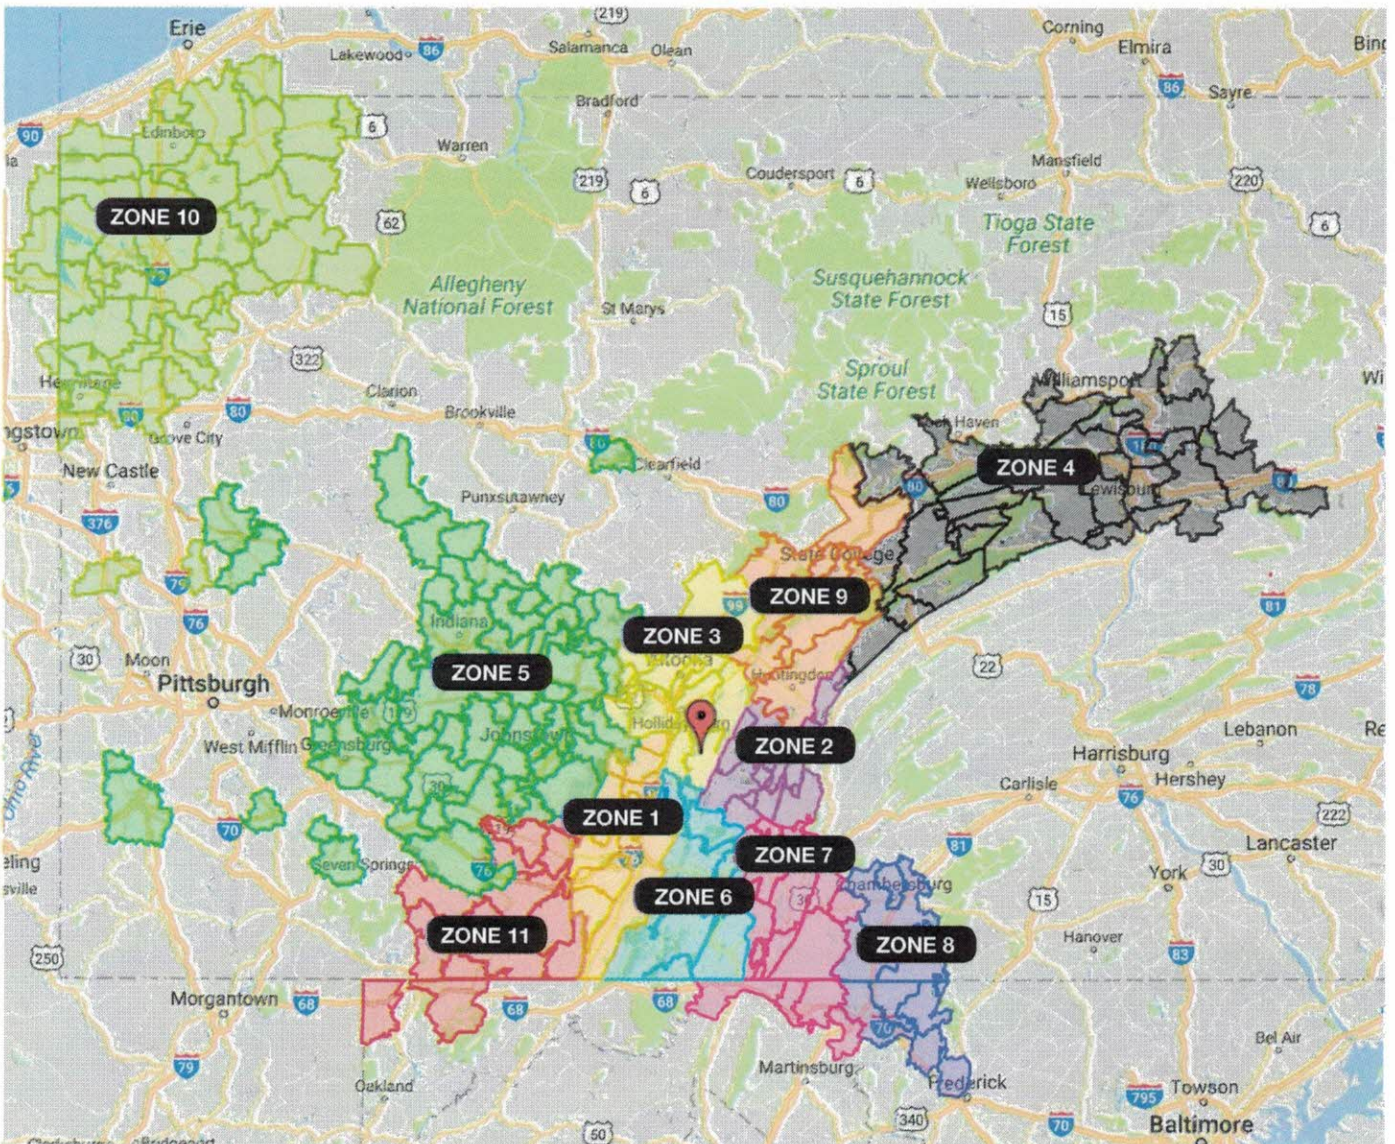

Mid-Atlantic Bagged Feed Delivery (Martinsburg)

Orders must be placed directly with Key State by 12:00 pm the day before your feed needs to be delivered.

Call:

Warehouse: 814-793-2138

Toll Free: 1-800-250-3153